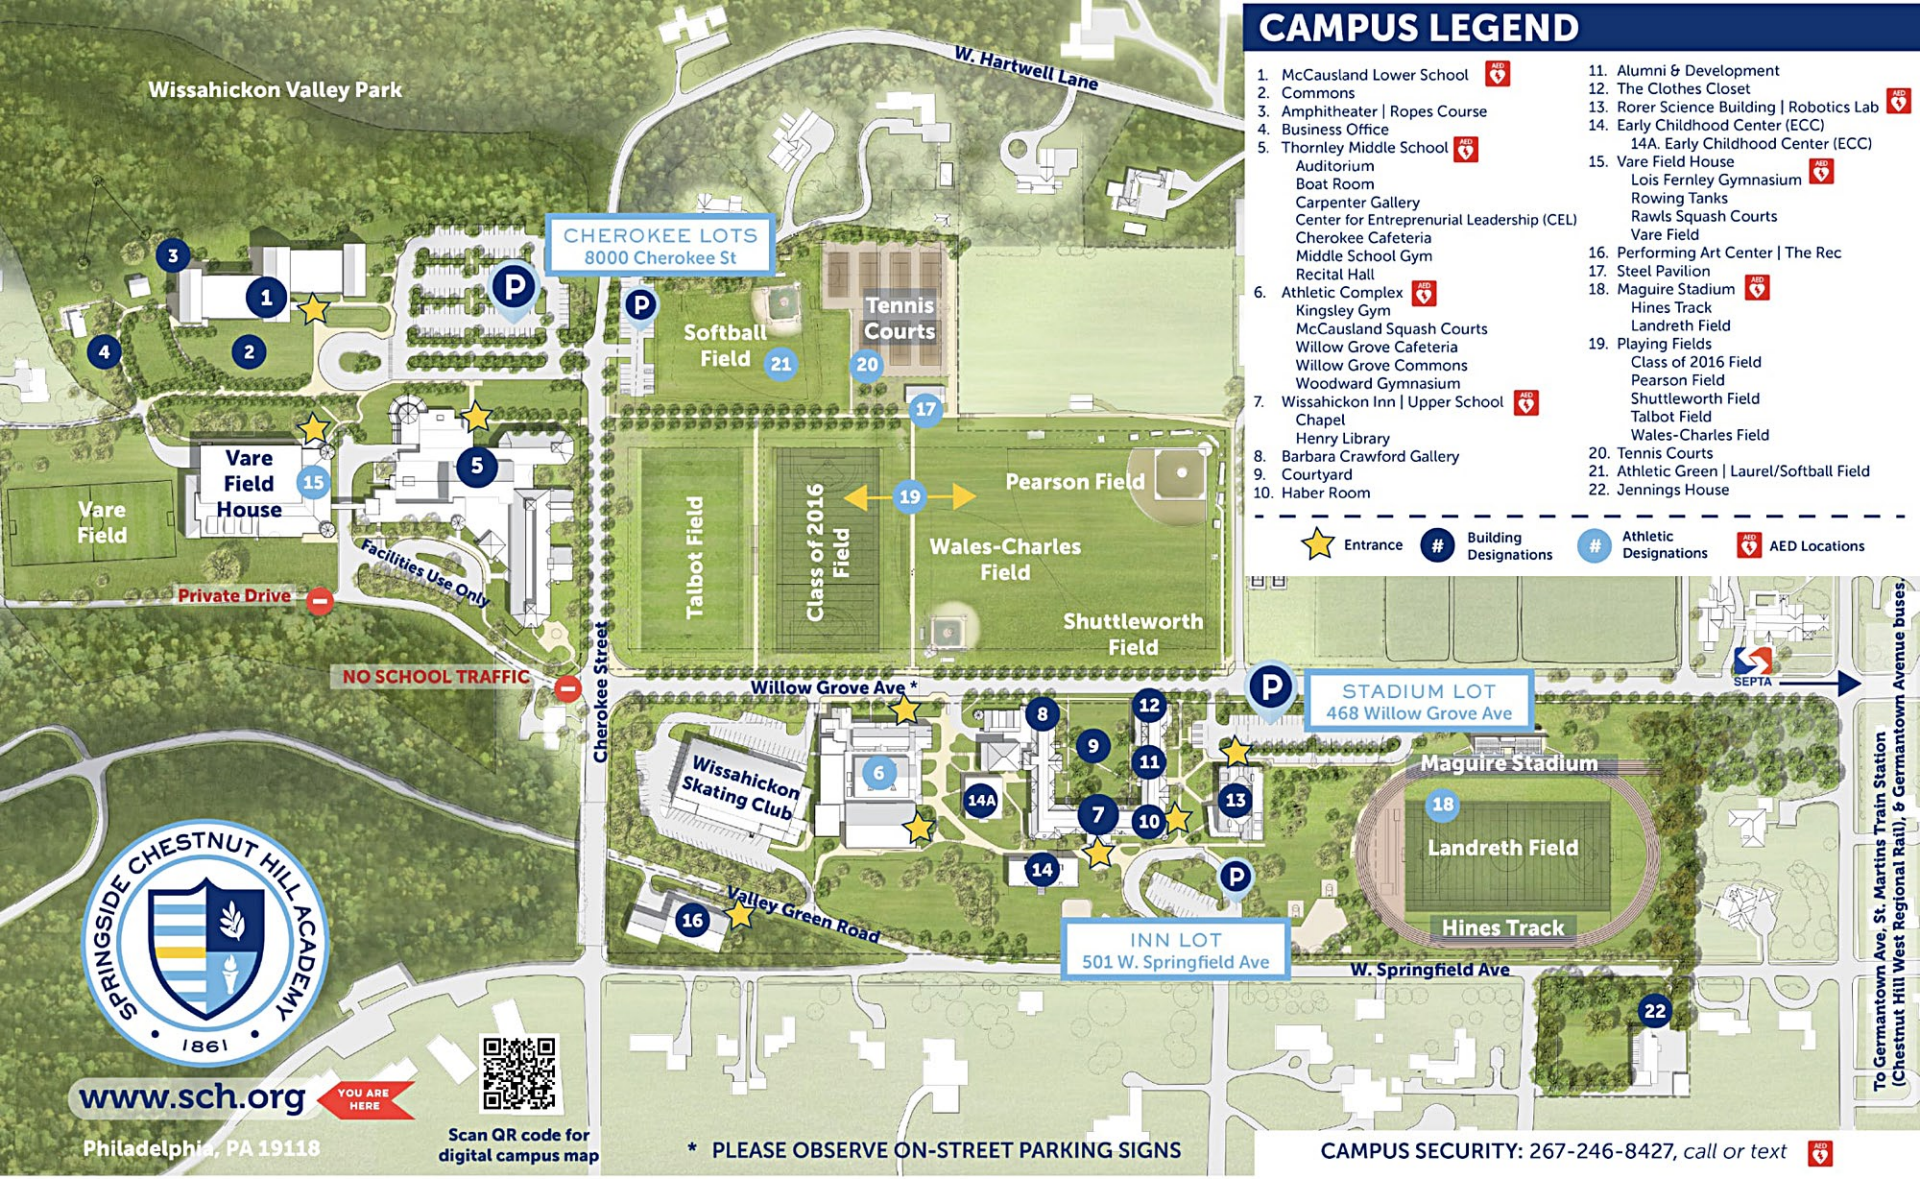

CAMPUS LEGEND

- McCausland Lower School 
- Commons
- Amphitheater | Ropes Course
- Business Office
- Thornley Middle School 
 - Auditorium
 - Boat Room
 - Carpenter Gallery
 - Center for Entrepreneurial Leadership (CEL)
 - Cherokee Cafeteria
 - Middle School Gym
 - Recital Hall
- Athletic Complex 
 - Kingsley Gym
 - McCausland Squash Courts
 - Willow Grove Cafeteria
 - Willow Grove Commons
 - Woodward Gymnasium
- Wissahickon Inn | Upper School 
 - Chapel
 - Henry Library
- Barbara Crawford Gallery
- Courtyard
- Haber Room
- Alumni & Development
- The Clothes Closet
- Rorer Science Building | Robotics Lab 
- Early Childhood Center (ECC)
 - 14A. Early Childhood Center (ECC)
- Vare Field House 
 - Lois Fernley Gymnasium
 - Rowing Tanks
 - Rawls Squash Courts
 - Vare Field
- Performing Art Center | The Rec
- Steel Pavilion
- Maguire Stadium 
 - Hines Track
 - Landreth Field
- Playing Fields
 - Class of 2016 Field
 - Pearson Field
 - Shuttleworth Field
 - Talbot Field
 - Wales-Charles Field
- Tennis Courts
- Athletic Green | Laurel/Softball Field
- Jennings House

-  Entrance
-  Building Designations
-  Athletic Designations
-  AED Locations

www.sch.org

YOU ARE HERE

Scan QR code for digital campus map

* PLEASE OBSERVE ON-STREET PARKING SIGNS

CAMPUS SECURITY: 267-246-8427, call or text 

To Germantown Ave, St. Martins Train Station (Chestnut Hill West Regional Rail), & Germantown Avenue buses